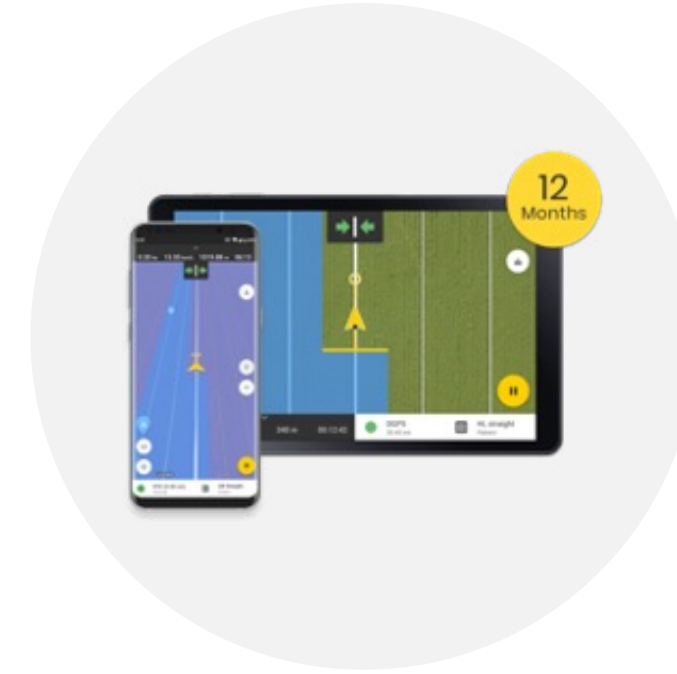

Products

Optional

FieldBee L2 receiver without battery and radio

Cell modem + WiFi router (EU/US)
Needed for package with L2 and Autosteer, without a Tablet

App annual license

App annual license 3 years

L2 RTK Base station