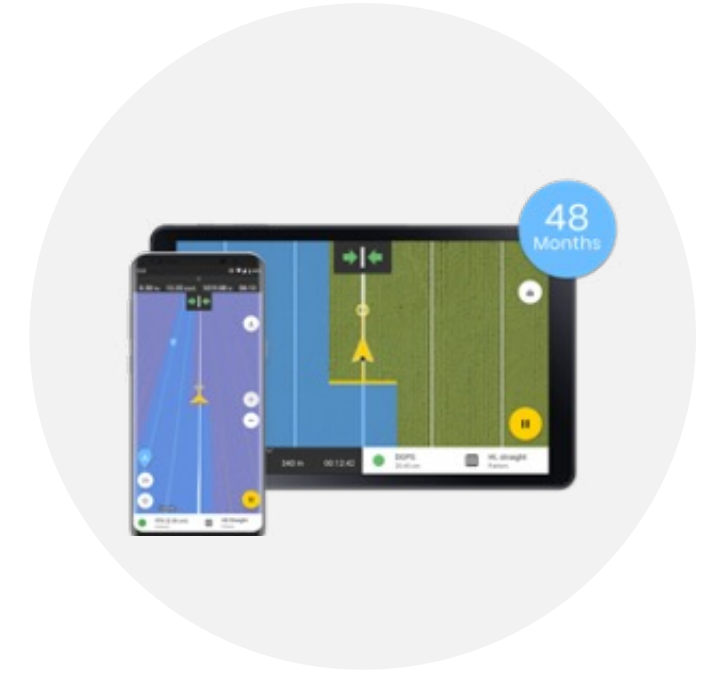

Products

Optional

FieldBee L2 receiver without battery and radio

Cell modem + WiFi router (EU/US)
Needed for package with L2 and Autosteer, without a Tablet

App annual license

App annual license 3 years

L2 RTK Base station