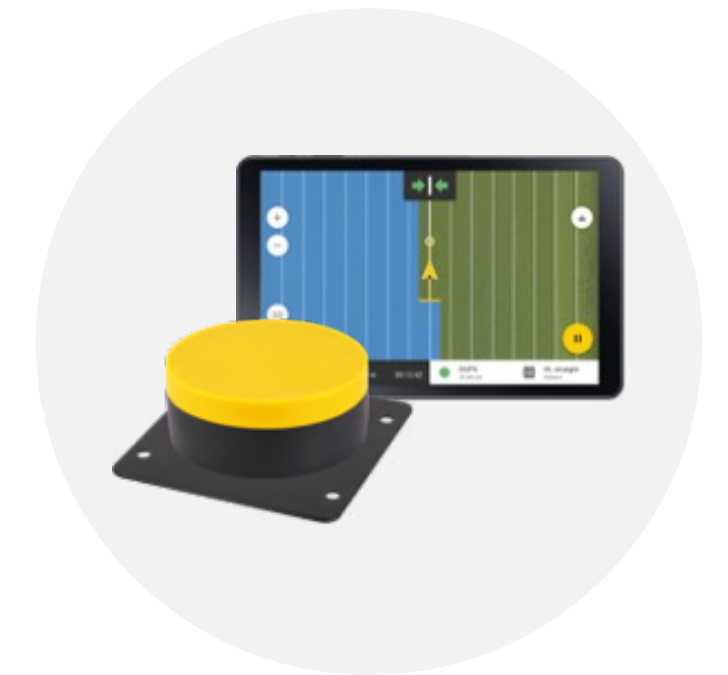

Manual Guidance L2 Package

- › FieldBee app annual license;
- › FieldBee L2 receiver without battery and radio;
- › Mounting plate.